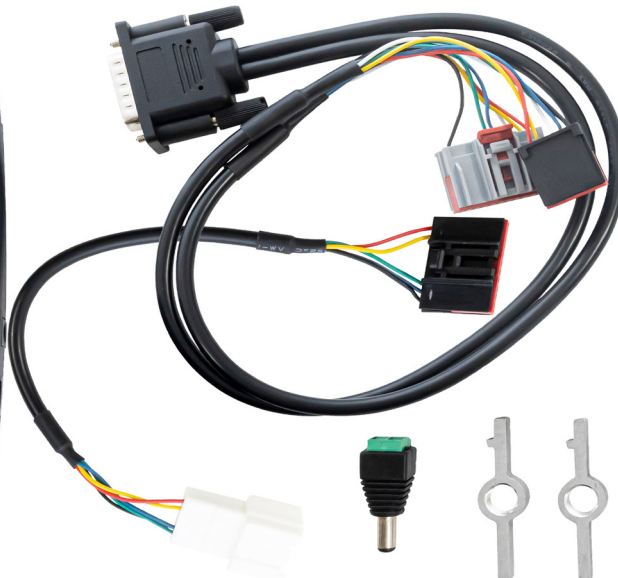

The plastic fastener in the GSM can break or become damaged, rendering the GSM unusable. Britpart's GSM Tester Kit includes durable metal fasteners for replacement. After repairing, the tester allows you to check the GSM without reassembling it into the vehicle, saving time on unnecessary disassembly.

Common Failure Symptoms:

- > Gear selection dial won't rise, fall, or rotate.
- > Fault code: P176C-11 - Transmission Range Selector Lock Control Error.

Functions:

- > Adjust GSM position without attaching it to the vehicle.
- > Automatically identifies vehicle model, reducing diagnosis time.
- > Simple one-button operation for position adjustment and gear switching.

Kit Includes:
1 x Main Tester
1 x 12 & 22pin Cable
2 x Lifting Gear Levers

DA3853

DA3853LEVER
GSM Lifting Gear Levers
Additional metal fasteners for Gear Shift Module replacement.

FAI Timing Kit

DA3820
FAI kit - Ingenium AJ200P engines
Kit contains guides, chains & tensioners

Locking Fuel Cap

DA8876
Optimill Fuel Cap Silver
Defender Td5 - 1998 - 2016
Defender Puma TDCi
Direct replacement for original using genuine Land Rover locking mechanism
> Manufactured from billet aluminium
> Supplied complete with lock & 2 keys.