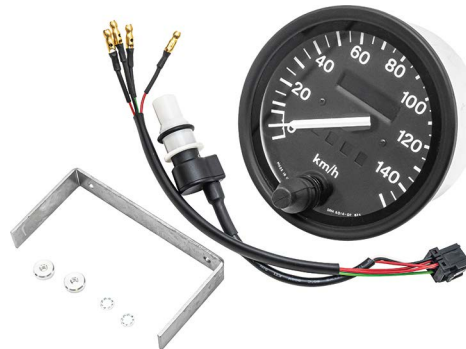

PRC7375LED