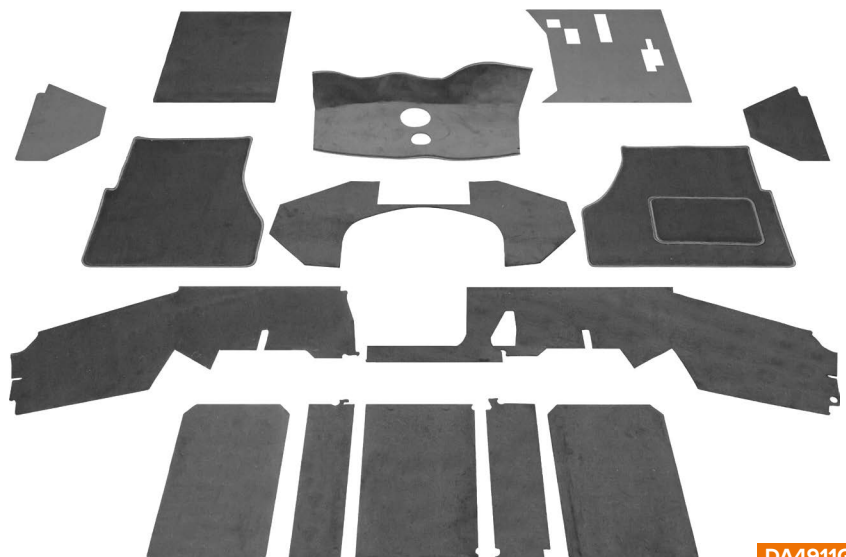

All holes are pre-cut for a precision fit. No glue is required, only strips of double-sided tape are supplied where applicable. Fitment is quick and easy with no mess. The carpet also has the added advantage of improving soundproofing within the cabin.

When applicable, floor mats have a reinforced edged for a smart, hard wearing finish.

Defender Carpet Kits

DA4910GREY

Defender - LT77
Front / RHD / Grey

DA4911GREY

Defender - R380
Front / RHD / Grey

*Images for illustrative purposes only