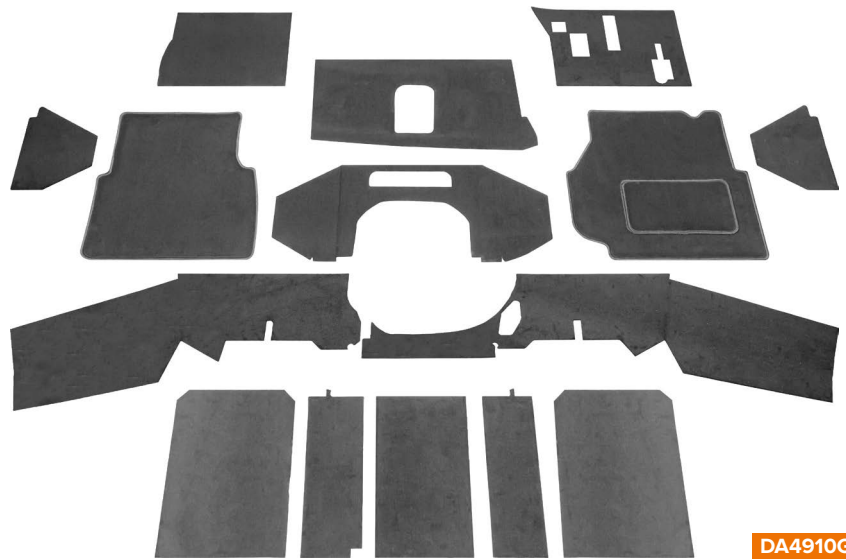

In keeping with the Britpart philosophy, all products leaving the Trim Shop are produced to the highest standards and meet with the strictest safety regulations.

MWC3306

MWC3307

MXC3256LCS

Headrest

HAH103510LOY

Defender
Techno Style

DA4910GREY

Once installed, these easy to fit, hard wearing carpet kits will transform your Defender's interior. The grey 5mm woven pile carpet is manufactured with a hardback which ensures it holds its shape for years to come.

All holes are pre-cut for a precision fit. No glue is required, only strips of double-sided tape are supplied where applicable. Fitment is quick and easy with no mess. The carpet also has the added advantage of improving soundproofing within the cabin.