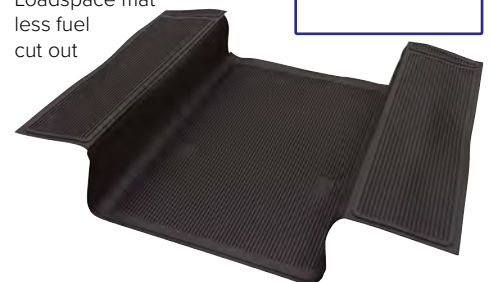

Loadspace Mat

DA9264
Defender 90 - 1986 - 1998
Loadspace mat
less fuel
cut out