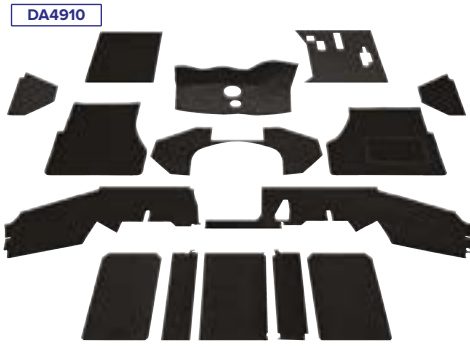

VPLKP0501LR

Mudflaps

VPLKP0502LR

Range Rover - 2022 onwards
VPLKP0501LR Front
VPLKP0502LR Rear

Defender Roof Rails

VPLER0190LR
 Defender 90 - 2020 onwards

Price from...

DA4910
Defender - up to & including 200Tdi
LT77 gearbox - Excludes V8
Right hand drive
Front Kit - Bulkhead panel, gear box tunnel, floor mats, under dashboard panels, kick plate panels & seat box panels