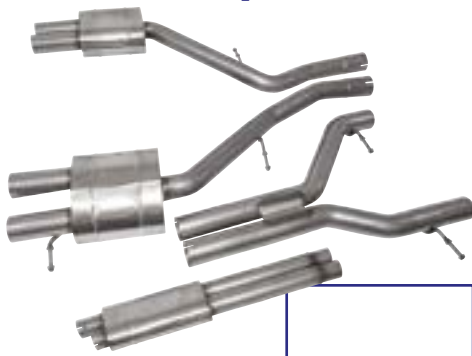

DA3461
Britpart Weekend Bag
 Full Grain Leather-Look NuHide® PU
 550 x 250 x 270mm

Fuel Tank & Mounting Kit

Price from...

Defender
 110 & 130
 - 1987 - 1998

WFE000190K
 Fuel Tank & Fuel Tank Mounting Kit
DA3832
 Fuel Tank Mounting Kit

Double S Sports Exhaust Pipe Kit

DA3583
 Range Rover Velar SVA 5.0 V8 - 2019 onwards
 Kit contents -
 Front Silencer
 Link Pipe
 Left Hand Side Rear Silencer
 Right Hand Side Rear Silencer

Haldex Service Kits